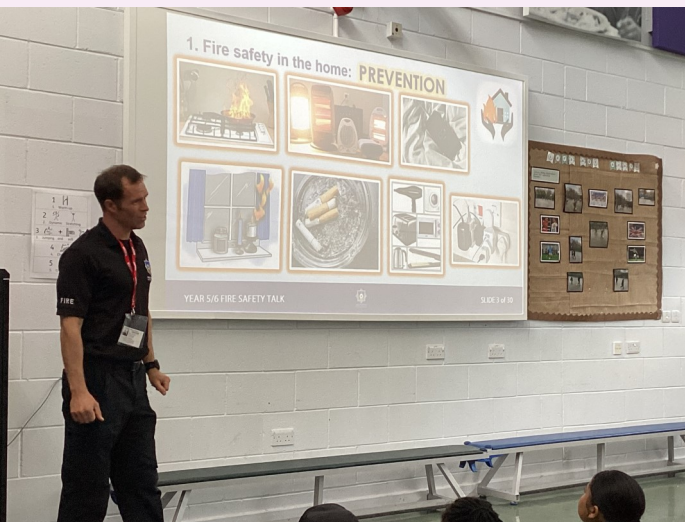

On Thursday, the rest of Year 6 had a day trip to Nell Bank to experience the outdoors for themselves. We had a fabulous time and made memories we will cherish for many years to come!

Dates for your diary!

Latest Learning!

This week in our newsletter we are sharing some of the pictures from our work with Show Racism the Red Card, an assembly for Year 5 with Moortown Fire crew, Year 2 children enjoying our new story circle area outside the library and a visit from a film crew who spoke to some our pupils about the new planters and bio-diversity in our school playground!